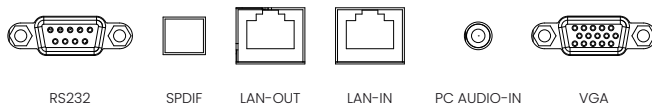

DMS

Device Management Solution centrally oversees all displays to get real-time status information, deploy OTA updates & more.

INPUT AND OUTPUT TERMINALS

FRONT I/O

SENSOR & KEYPAD BUTTONS

SIDE I/O

DOWN I/O

SECURED WIFI DONGLE INPUT PORT

DIMENSIONS (MM)

BenQ

© 2024 BenQ Corp. Specifications may vary by region, please visit your local stores for details. Actual product's features and specifications are subject to change without notice. This material may include corporate names, trademarks and logos of third parties which are the properties of the third parties respectively.