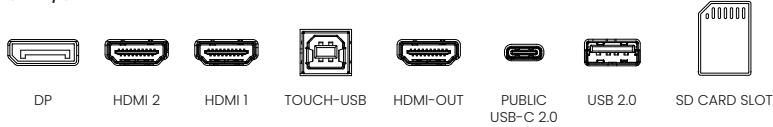

DMS

Device Management Solution centrally oversees all displays to get real-time status information, deploy OTA updates & more.

INPUT AND OUTPUT TERMINALS

FRONT I/O

SENSOR & KEYPAD BUTTONS

SIDE I/O

DOWN I/O

SECURED WIFI DONGLE INPUT PORT